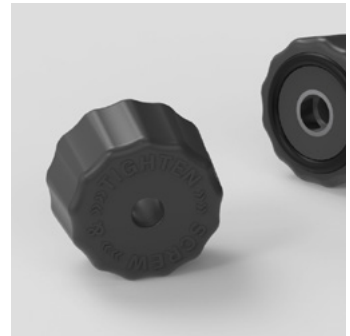

## The evolution to Nature

- Customisable bins
- High quality injected plastic nuts
- Smoky grey front cover
- EVS Advanced juice extraction system
- Higher capacity bins
- Automatic filter
- Standard contact sensor
- New digital control plate (bin counter, acoustic warnings, standby,...)

- **Increased durability:** as there are no elastic belts, there are no breakages, something that could also affect the optimal functioning of the blade.
- **Greater functionality:** avoiding maintenance tasks and replacement of broken or worn belts. Cleaning the kit is also much easier.
- **Greater yield:** the new kit leads to greater juice extraction yield. Thanks to its new design, up to 10% more juice can be obtained.

## Technical features

<b>Fruit per minute</b>	10
<b>Weight</b>	115.74 lbs
<b>Peel collection</b>	5.81 gal
<b>Fruit diameter</b>	2.16"-2.95" / 2.75"-3.54" : Opt 1.77-2.36"
<b>Measurements</b>	31.89"(h) x 21.33"(w) x 16.97"(d)
<b>Protection</b>	Blockage sensors
<b>Basket capacity</b>	13.23 lbs
<b>Feeder</b>	3.3 lbs
<b>Programmer</b>	Yes
<b>Filter</b>	Automatic

Smoky grey front cover

Automatic filter

Injected plastic nuts