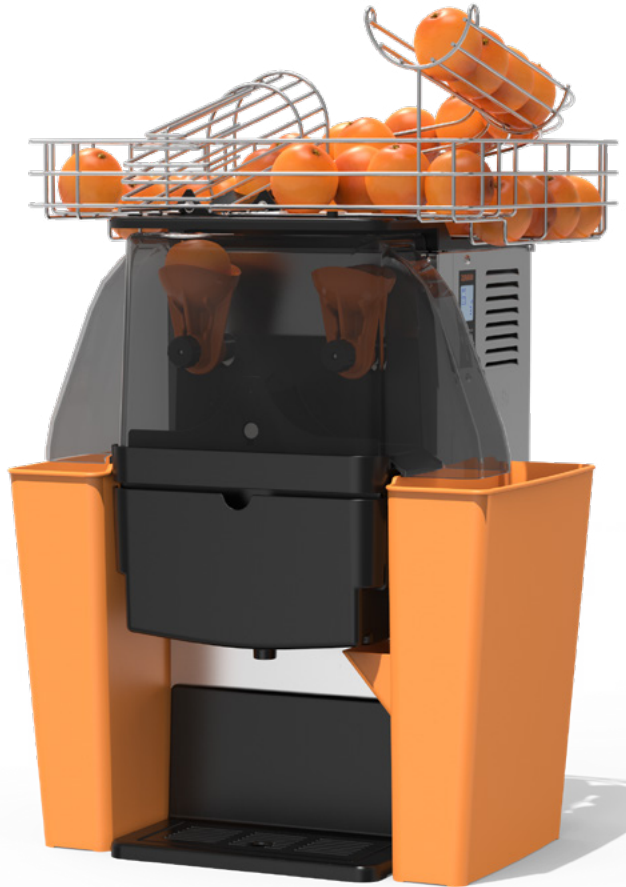

## Z06 Nature

**Juice extraction versatility: citrus fruit + pomegranates**

It is Zummo's most versatile juicer. It extracts juice from all types of citrus fruit and from pomegranates. The perfect option for those who seek flexibility in their offer.

## The evolution to Nature

- Customisable bins
- High quality injected plastic nuts
- Smoky grey front cover
- EVS Advanced juice extraction system
- Higher capacity bins
- Automatic filter
- Standard contact sensor
- New digital control plate (bin counter, acoustic warnings, standby,...)

- **Increased durability:** as there are no elastic belts, there are no breakages, something that could also affect the optimal functioning of the blade.
- **Greater functionality:** avoiding maintenance tasks and replacement of broken or worn belts. Cleaning the kit is also much easier.
- **Greater yield:** the new kit leads to greater juice extraction yield. Thanks to its new design, up to 10% more juice can be obtained.

Smoky grey front cover

Automatic filter

Injected plastic nuts