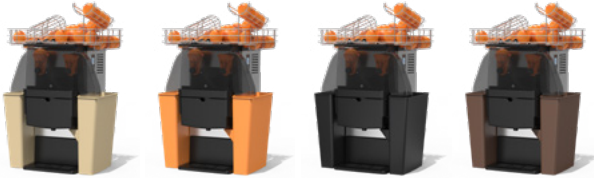

Available in 4 colours

Ref. Z06-NBE

Ref. Z06-NOR

Ref. Z06-NGP

Ref. Z06-NBR

The evolution to Nature

- Customisable bins
- High quality injected plastic nuts
- Smoky grey front cover
- EVS Advanced juice extraction system
- Higher capacity bins
- Automatic filter
- Standard contact sensor
- New digital control plate (bin counter, acoustic warnings, standby,...)

- **Increased durability:** as there are no elastic belts, there are no breakages, something that could also affect the optimal functioning of the blade.
- **Greater functionality:** avoiding maintenance tasks and replacement of broken or worn belts. Cleaning the kit is also much easier.
- **Greater yield:** the new kit leads to greater juice extraction yield. Thanks to its new design, up to 10% more juice can be obtained.

Technical features

Fruit per minute	10
Weight	115.74 lbs
Peel collection	5.81 gal
Fruit diameter	2.16"-2.95" / 2.75"-3.54" : Opt 1.77-2.36"
Measurements	31.89"(h) x 21.33"(w) x 16.97"(d)
Protection	Blockage sensors
Basket capacity	13.23 lbs
Feeder	3.3 lbs
Programmer	Yes
Filter	Automatic

WARNING: This product can expose you to chemicals including bisphenol A, which is known to the State of California to cause cancer and birth defects or other reproductive harm. For more information go to www.P65Warnings.ca.gov